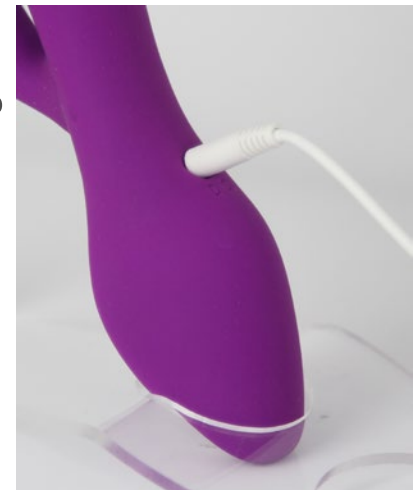

Charge Port

4

Locate the charge port at the back of the device and connect the USB cable to a power source. Insert the other end of the charger to the DC outlet. Press charging pin through silicone seal. This will not affect waterproof functionality.

Backlight will flash while charging and remain solid when fully charged and plugged in. Backlight will change with the shaft vibration modes, but remain solid if only the clitoral stimulator modes are changed.