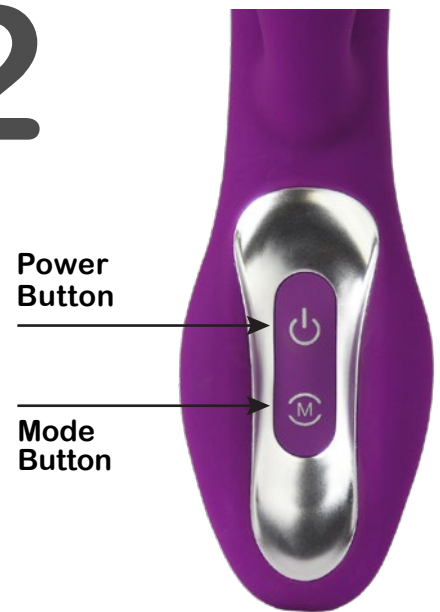

## Operational Notes

- 7 Modes
- Rechargeable
- Waterproof - Submersible
- Do not use silicone lubricant with silicone products

# 1

Power Button

# 2

Power Button

Mode Button

Press and hold power button for 3 seconds to turn device on/off.

Switch functions by pressing the power button after turning device on to alternate between functions that control the clitoral stimulator. To change functions of the shaft, press the mode button.

Backlight will flash while charging and remain solid when fully charged and plugged in. Backlight will change with the shaft vibration modes, but remain solid if only the clitoral stimulator modes are changed.