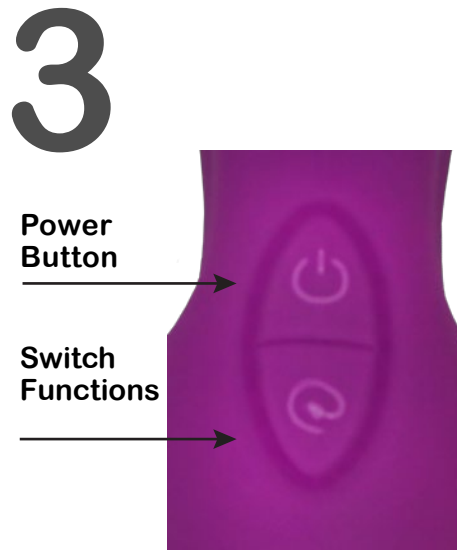

GIGA04002 Dual Contoura 10x Product Guide

What's Included

Product
Warranty Card/Instructions

Operational Notes

10 Modes

Battery Operated - 2 AAA
(Not Included)

Splashproof - Complete
submersion not
recommended

Do not use silicone
lubricant with
silicone products

Control
Pad

Lift
Here

Insert batteries according to + and - signs on product. The positive side of battery should be facing out on the + side and the negative or flat side of the battery should be facing out on the - side.

Power
Button

Switch
Functions

Press power button once after inserting batteries and snapping silver backing back into place to power on. Switch between functions by pressing the bottom button and cycling through modes. Backlight will flash with vibration patterns indicated by a red light behind buttons.