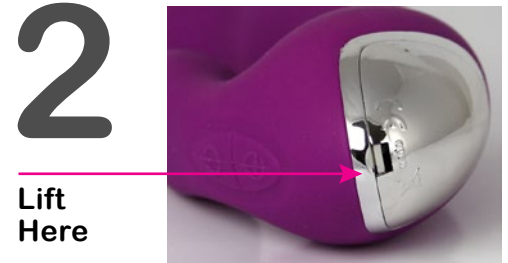

GIGA04002 Dual Contoura 10x Product Guide

What's Included

Product
Warranty Card/Instructions

Operational Notes

10 Modes

Battery Operated - 2 AAA
(Not Included)

Splashproof - Complete
submersion not
recommended

Do not use silicone
lubricant with
silicone products

Control
Pad

Lift
Here

Insert batteries according to + and - signs on product. The positive side of battery should be facing out on the + side and the negative or flat side of the battery should be facing out on the - side.

Power
Button

Switch
Functions

Press power button once after inserting batteries and snapping silver backing back into place to power on. Switch between functions by pressing the bottom button and cycling through modes. Backlight will flash with vibration patterns indicated by a red light behind buttons.